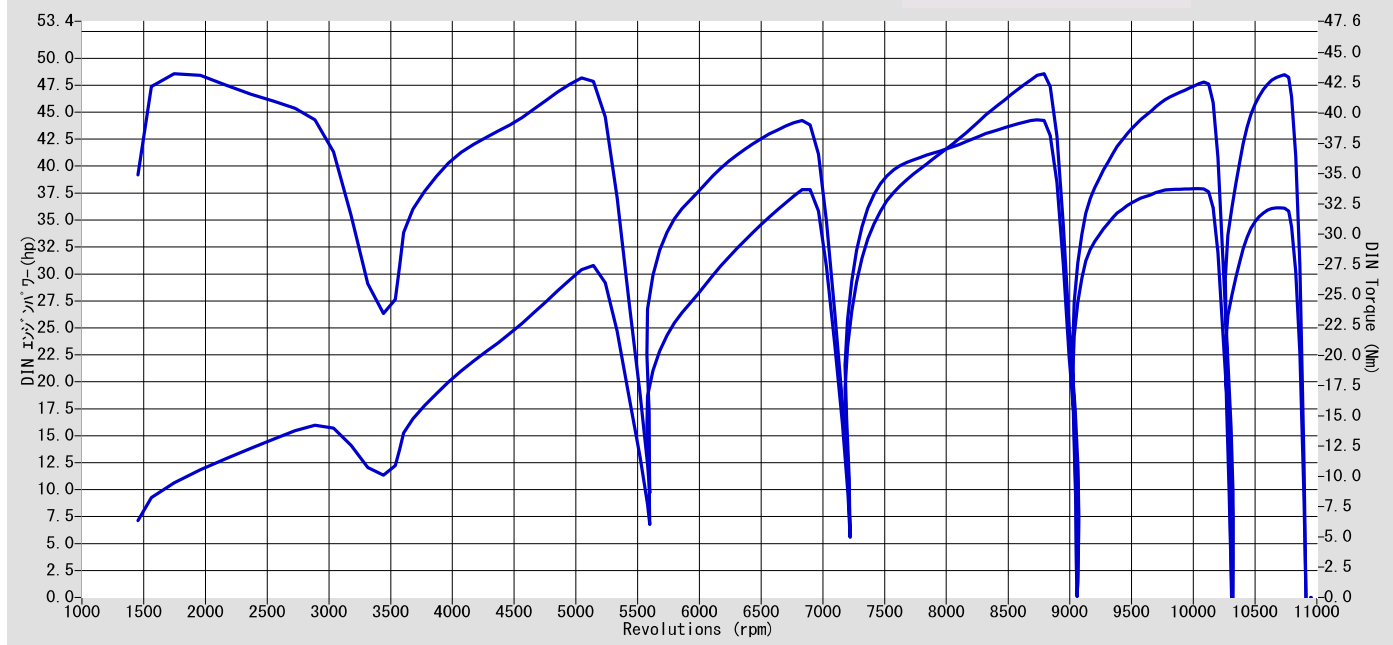

### Air/Fuel Ratio

### Air/Fuel Ratio

Runs:	Run title	AirP(mBar)	AirT(-C)	DIN	Date & time	Maximum Rates
1 kawada.011	Gear:4 TP:100%	999.0	29.2	1.030	07-05-2020 / 18:47:46	48.6Hp@ 8790rpm / 43Nm@ 1749rpm

**Notes:**

#KawasakiZXR400R#kawada#